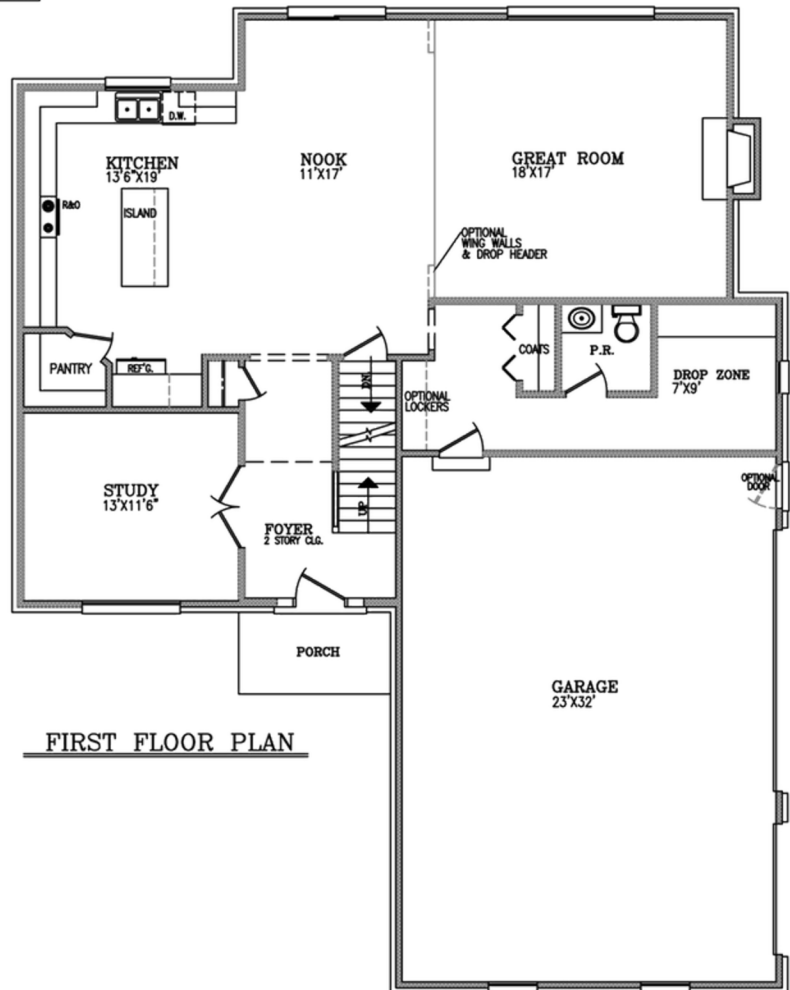

HASENCLEVER FARMS

The Raleigh

4 Bedroom Colonial
(1st or 2nd floor laundry)
2,870 Sq. Ft.

ELEVATION - A

Proudly Built By:

JDM
BUILDING COMPANY LLC.

ELEVATION - B

Sales & Marketing By:

Stacey Pardikes

Call/Text: (734) 564-5154

Email: stacey@yourharmony.homes

ELEVATION - C

HASENCLEVER FARMS

SECOND FLOOR PLAN

The Raleigh

4 Bedroom Colonial
(2nd floor laundry)
2,870 Sq. Ft.

Proudly Built By:

BUILDING COMPANY LLC.

Sales & Marketing By:

Stacey Pardikes

Call/Text: (734) 564-5154

Email: stacey@yourharmony.homes

FIRST FLOOR PLAN