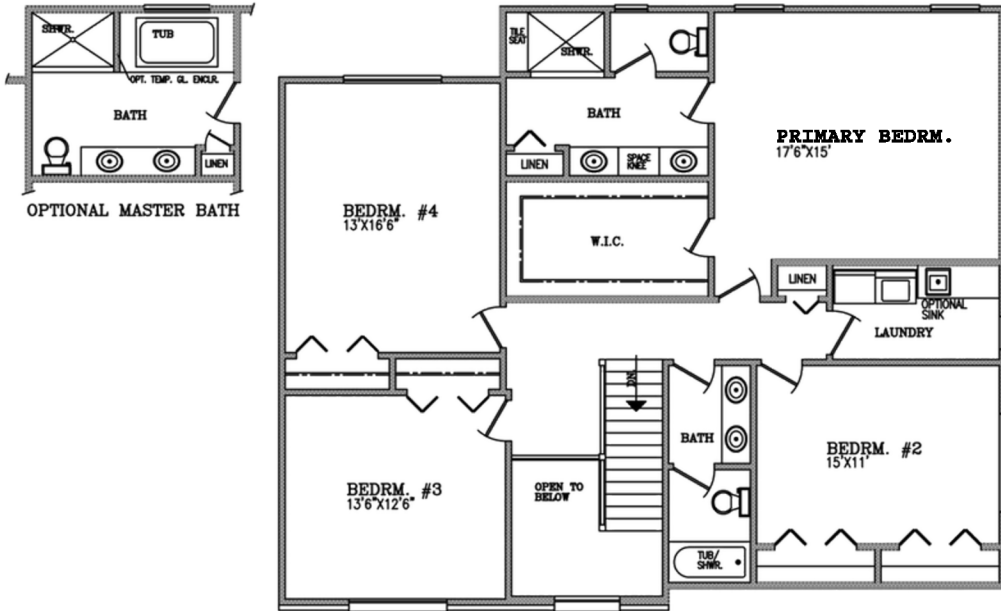

HASENCLEVER FARMS

The Raleigh

4 Bedroom Colonial
(1st or 2nd floor laundry)
2,870 Sq. Ft.

ELEVATION - A

Proudly Built By:

JDM
BUILDING COMPANY LLC.

ELEVATION - B

Sales & Marketing By:

Stacey Pardikes

Call/Text: (734) 564-5154

Email: stacey@yourharmony.homes

ELEVATION - C

HASENCLEVER FARMS

SECOND FLOOR PLAN

The Raleigh

4 Bedroom Colonial
(2nd floor laundry)
2,870 Sq. Ft.